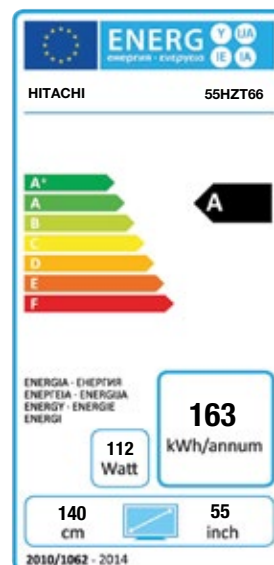

Dystrybutor

UNICO sp. z o.o.
ul. Kossaka 6A/9
83-000 Pruszcz Gdanski, Polska

☎ 58 773 10 81 ; 58 773 18 26

@ www.maxton.pl

✉ biuro@maxton.pl