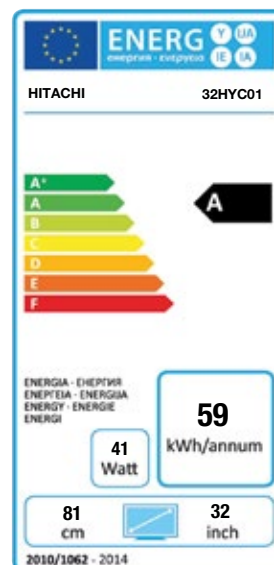

Dystrybutor

UNICO sp. z o.o.
ul. Kossaka 6A/9
83-000 Pruszcz Gdanski, Polska

☎ 58 773 10 81 ; 58 773 18 26

@ www.maxton.pl

➔ biuro@maxton.pl